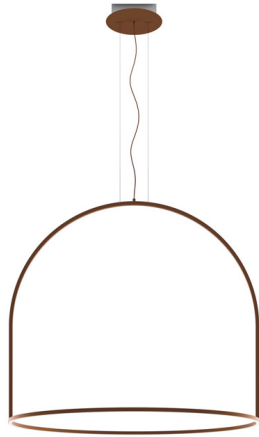

R & S Robertson

Dark Grey Dimmable 108W Led Pendant With Canopy

Product Reference: 1100125

Item Width (mm)	1600
Item Height (mm)	1426
Total Height (mm)	4300
Lamp	108W LED 3000K 8220 lm
Material	Metal
Colour	Grey