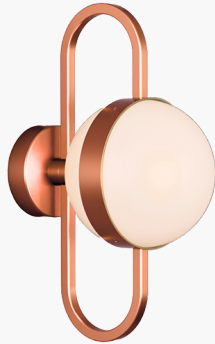

R & S Robertson

Daisy Led Wall Light In Polished Copper

Product Reference: 8512214

Item Width (mm)	156
Item Height (mm)	352
Projection (mm)	217
Lamp	8W LED 2700K
Material	Metal
Second Material	Glass
Colour	Copper