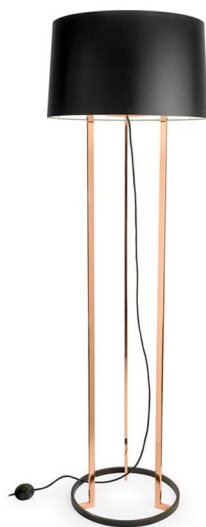

## Copper And Black Floor Lamp With Black Shade

Product Reference: 4261320

Item Width (mm)	500
Shade Width (mm)	460
Shade Height (mm)	280
Total Height (mm)	1570
Lamp	3 x ES
Material	Metal
Second Material	Fabric
Colour	Copper
Second Colour	Black
Shade Included	yes