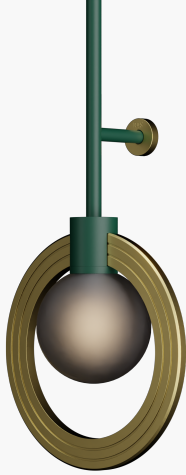

R & S Robertson

Cassi Wall Light With Smoke Glass In Moss Green And Satin Brass

Product Reference: 8504528

Item Width (mm)	250
Item Height (mm)	1000
Projection (mm)	140
Lamp	1 x G9
Material	Metal
Second Material	Glass
Colour	Green
Second Colour	Brass & Golds