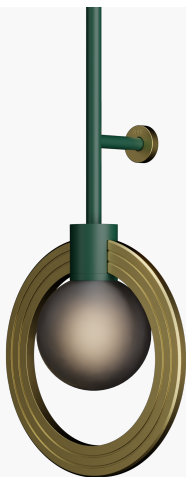

R & S Robertson

Cassi Wall Light With Smoke Glass In Moss Green And Satin Brass

Product Reference: 8504528

Item Width (mm)	250
Item Height (mm)	1000
Projection (mm)	140
Lamp	1 x G9
Material	Metal
Second Material	Glass
Colour	Green
Second Colour	Brass & Golds