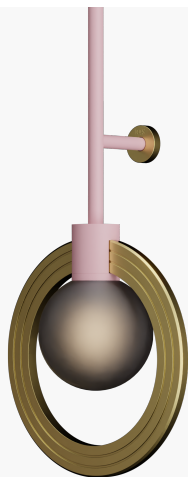

R & S Robertson

Cassi Wall Light With Smoke Glass In Light Pink And Satin Brass

Product Reference: 8504529

Item Width (mm)	250
Item Height (mm)	1000
Projection (mm)	140
Lamp	1 x G9
Material	Metal
Second Material	Glass
Colour	Pink
Second Colour	Brass & Golds