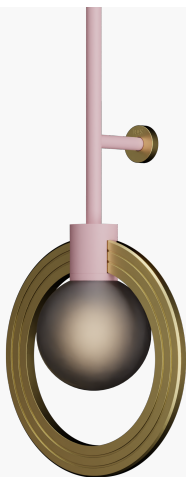

## Cassi Wall Light With Smoke Glass In Light Pink And Satin Brass

Product Reference: 8504529

Item Width (mm)	250
Item Height (mm)	1000
Projection (mm)	140
Lamp	1 x G9
Material	Metal
Second Material	Glass
Colour	Pink
Second Colour	Brass & Golds