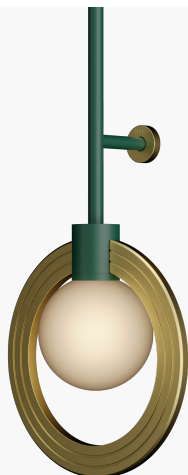

R & S Robertson

Cassi Wall Light With Opal Glass In Moss Green And Satin Brass

Product Reference: 8504534

Item Width (mm)	250
Item Height (mm)	1000
Projection (mm)	140
Lamp	1 x G9
Material	Metal
Second Material	Glass
Colour	Green
Second Colour	Brass & Golds