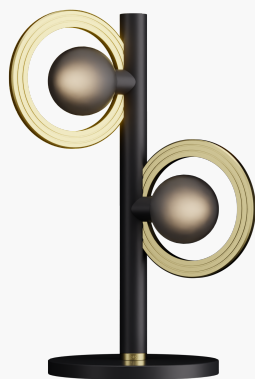

## Cassi Table Lamp With Smoke Glass In Super Matt Black And Satin Brass

Product Reference: 8504503

Item Width (mm)	250
Item Height (mm)	525
Lamp	2 x G9
Material	Metal
Second Material	Glass
Colour	Black
Second Colour	Brass & Golds