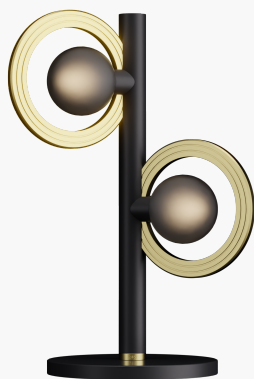

R & S Robertson

Cassi Table Lamp With Smoke Glass In Super Matt Black And Satin Brass

Product Reference: 8504503

Item Width (mm)	250
Item Height (mm)	525
Lamp	2 x G9
Material	Metal
Second Material	Glass
Colour	Black
Second Colour	Brass & Golds