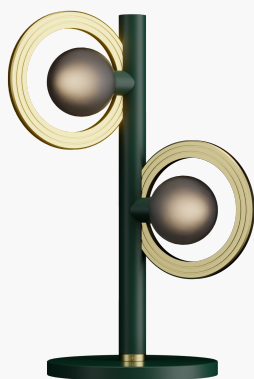

## Cassi Table Lamp With Smoke Glass In Moss Green And Satin Brass

Product Reference: 8504504

Item Width (mm)	250
Item Height (mm)	525
Lamp	2 x G9
Material	Metal
Second Material	Glass
Colour	Green
Second Colour	Brass & Golds