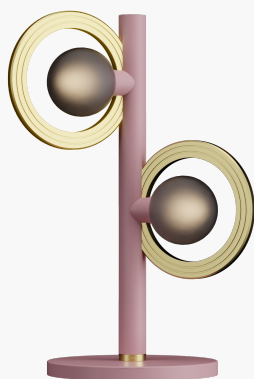

R & S Robertson

Cassi Table Lamp With Smoke Glass In Light Pink And Satin Brass

Product Reference: 8504505

Item Width (mm)	250
Item Height (mm)	525
Lamp	2 x G9
Material	Metal
Second Material	Glass
Colour	Pink
Second Colour	Brass & Golds

CARE INSTRUCTIONS

The finishes used on this luminaire require cleaning with a soft dry duster. Abrasive or chemical cleaners will harm the finish and should not be used.

All descriptive and forwarding specifications, drawings and particulars of weights and dimensions issued by the Company are approximate only and are intended only to present a general idea of the Goods described therein and nothing contained in any of them shall form part of any contract with the Company.