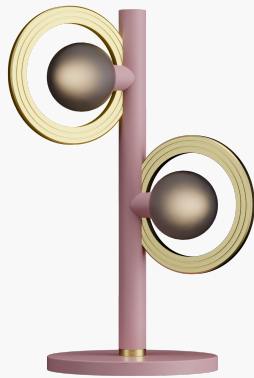

R & S Robertson

Cassi Table Lamp With Smoke Glass In Light Pink And Satin Brass

Product Reference: 8504505

Item Width (mm)	250
Item Height (mm)	525
Lamp	2 x G9
Material	Metal
Second Material	Glass
Colour	Pink
Second Colour	Brass & Golds

CARE INSTRUCTIONS

The finishes used on this luminaire require cleaning with a soft dry duster. Abrasive or chemical cleaners will harm the finish and should not be used.

All descriptive and forwarding specifications, drawings and particulars of weights and dimensions issued by the Company are approximate only and are intended only to present a general idea of the Goods described therein and nothing contained in any of them shall form part of any contract with the Company.