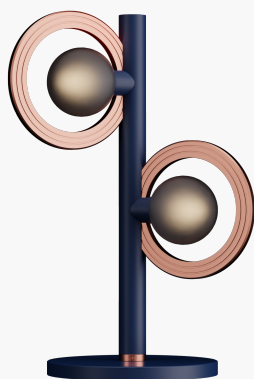

## Cassi Table Lamp With Smoke Glass In Cobalt Blue And Satin Copper

Product Reference: 8504506

Item Width (mm)	250
Item Height (mm)	525
Lamp	2 x G9
Material	Metal
Second Material	Glass
Colour	Blue
Second Colour	Copper