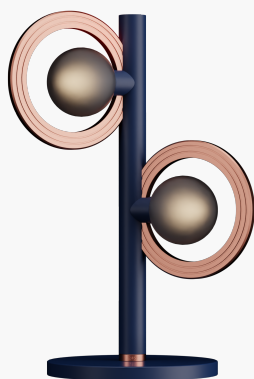

R & S Robertson

Cassi Table Lamp With Smoke Glass In Cobalt Blue And Satin Copper

Product Reference: 8504506

Item Width (mm)	250
Item Height (mm)	525
Lamp	2 x G9
Material	Metal
Second Material	Glass
Colour	Blue
Second Colour	Copper

CARE INSTRUCTIONS

The finishes used on this luminaire require cleaning with a soft dry duster. Abrasive or chemical cleaners will harm the finish and should not be used.

All descriptive and forwarding specifications, drawings and particulars of weights and dimensions issued by the Company are approximate only and are intended only to present a general idea of the Goods described therein and nothing contained in any of them shall form part of any contract with the Company.