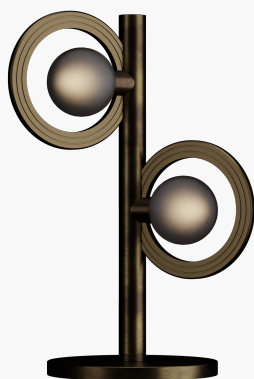

## Cassi Table Lamp With Smoke Glass In Burnished Brass

Product Reference: 8504502

Item Width (mm)	250
Item Height (mm)	525
Lamp	2 x G9
Material	Metal
Second Material	Glass
Colour	Brass & Golds