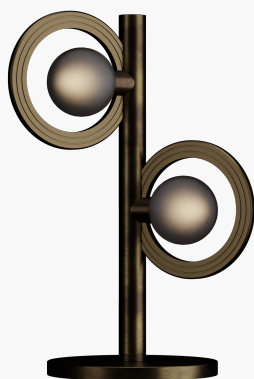

R & S Robertson

Cassi Table Lamp With Smoke Glass In Burnished Brass

Product Reference: 8504502

Item Width (mm)	250
Item Height (mm)	525
Lamp	2 x G9
Material	Metal
Second Material	Glass
Colour	Brass & Golds

CARE INSTRUCTIONS

The finishes used on this luminaire require cleaning with a soft dry duster. Abrasive or chemical cleaners will harm the finish and should not be used.

All descriptive and forwarding specifications, drawings and particulars of weights and dimensions issued by the Company are approximate only and are intended only to present a general idea of the Goods described therein and nothing contained in any of them shall form part of any contract with the Company.

The Company reserves the right to vary the technique, design, construction and specification of Goods without notice. Such changes may result in a slight variations in details from the description or illustrations in Company literature which shall not entitle the Purchaser to rescind the contract.

Full Conditions of Sale available upon request.

For more information about this product:

Call: +44 (0)131 344 2650 | Email: enquiries@rs-robertson.co.uk

www.rs-robertson.co.uk