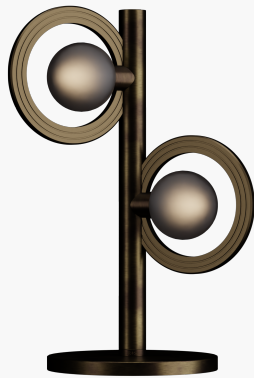

R & S Robertson

Cassi Table Lamp With Smoke Glass In Burnished Brass

Product Reference: 8504502

Item Width (mm)	250
Item Height (mm)	525
Lamp	2 x G9
Material	Metal
Second Material	Glass
Colour	Brass & Golds