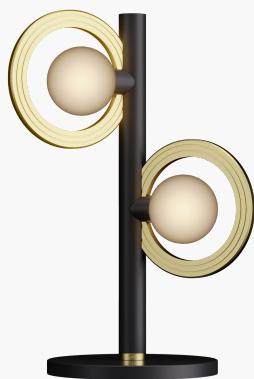

R & S Robertson

Cassi Table Lamp With Opal Glass In Super Matt Black And Satin Brass

Product Reference: 8504509

| | |
|------------------|---------------|
| Item Width (mm) | 250 |
| Item Height (mm) | 525 |
| Lamp | 2 x G9 |
| Material | Metal |
| Second Material | Glass |
| Colour | Black |
| Second Colour | Brass & Golds |

CARE INSTRUCTIONS

The finishes used on this luminaire require cleaning with a soft dry duster. Abrasive or chemical cleaners will harm the finish and should not be used.

All descriptive and forwarding specifications, drawings and particulars of weights and dimensions issued by the Company are approximate only and are intended only to present a general idea of the Goods described therein and nothing contained in any of them shall form part of any contract with the Company.