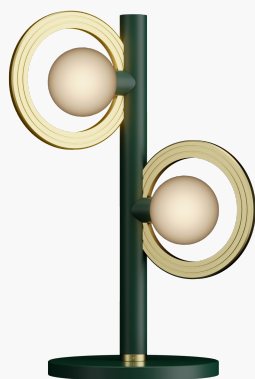

R & S Robertson

Cassi Table Lamp With Opal Glass In Moss Green And Satin Brass

Product Reference: 8504510

Item Width (mm)	250
Item Height (mm)	525
Lamp	2 x G9
Material	Metal
Second Material	Glass
Colour	Green
Second Colour	Brass & Golds