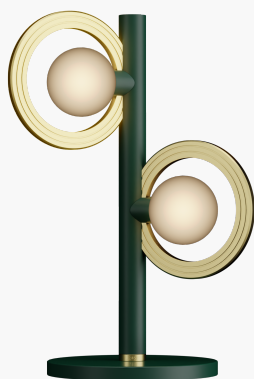

## Cassi Table Lamp With Opal Glass In Moss Green And Satin Brass

Product Reference: 8504510

Item Width (mm)	250
Item Height (mm)	525
Lamp	2 x G9
Material	Metal
Second Material	Glass
Colour	Green
Second Colour	Brass & Golds