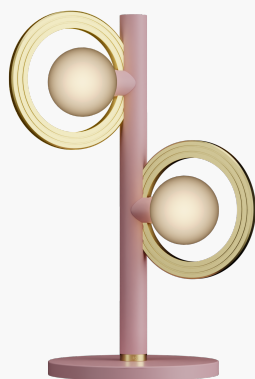

R & S Robertson

Cassi Table Lamp With Opal Glass In Light Pink And Satin Brass

Product Reference: 8504511

Item Width (mm)	250
Item Height (mm)	525
Lamp	2 x G9
Material	Metal
Second Material	Glass
Colour	Pink
Second Colour	Brass & Golds

CARE INSTRUCTIONS

The finishes used on this luminaire require cleaning with a soft dry duster. Abrasive or chemical cleaners will harm the finish and should not be used.

All descriptive and forwarding specifications, drawings and particulars of weights and dimensions issued by the Company are approximate only and are intended only to present a general idea of the Goods described therein and nothing contained in any of them shall form part of any contract with the Company.