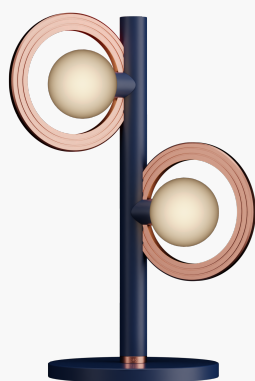

R & S Robertson

Cassi Table Lamp With Opal Glass In Cobalt Blue And Satin Copper

Product Reference: 8504512

Item Width (mm)	250
Item Height (mm)	525
Lamp	2 x G9
Material	Metal
Second Material	Glass
Colour	Blue
Second Colour	Copper

CARE INSTRUCTIONS

The finishes used on this luminaire require cleaning with a soft dry duster. Abrasive or chemical cleaners will harm the finish and should not be used.

All descriptive and forwarding specifications, drawings and particulars of weights and dimensions issued by the Company are approximate only and are intended only to present a general idea of the Goods described therein and nothing contained in any of them shall form part of any contract with the Company.