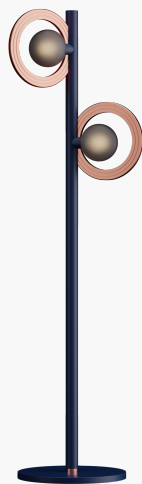

## Cassi Floor Lamp With Smoke Glass In Cobalt Blue And Satin Copper

Product Reference: 8504518

Item Width (mm)	400
Item Height (mm)	1500
Lamp	2 x G9
Material	Metal
Second Material	Glass
Colour	Blue
Second Colour	Copper