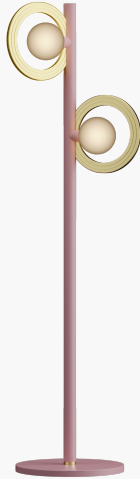

R & S Robertson

Cassi Floor Lamp With Opal Glass In Light Pink And Satin Brass

Product Reference: 8504523

Item Width (mm)	400
Item Height (mm)	1500
Lamp	2 x G9
Material	Metal
Second Material	Glass
Colour	Pink
Second Colour	Brass & Golds

CARE INSTRUCTIONS

The finishes used on this luminaire require cleaning with a soft dry duster. Abrasive or chemical cleaners will harm the finish and should not be used.

All descriptive and forwarding specifications, drawings and particulars of weights and dimensions issued by the Company are approximate only and are intended only to present a general idea of the Goods described therein and nothing contained in any of them shall form part of any contract with the Company.