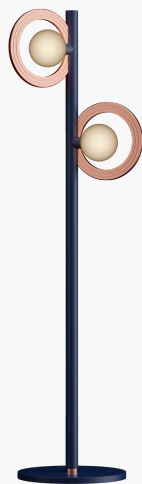

R & S Robertson

Cassi Floor Lamp With Opal Glass In Cobalt Blue And Satin Copper

Product Reference: 8504524

Item Width (mm)	400
Item Height (mm)	1500
Lamp	2 x G9
Material	Metal
Second Material	Glass
Colour	Blue
Second Colour	Copper

CARE INSTRUCTIONS

The finishes used on this luminaire require cleaning with a soft dry duster. Abrasive or chemical cleaners will harm the finish and should not be used.

All descriptive and forwarding specifications, drawings and particulars of weights and dimensions issued by the Company are approximate only and are intended only to present a general idea of the Goods described therein and nothing contained in any of them shall form part of any contract with the Company.