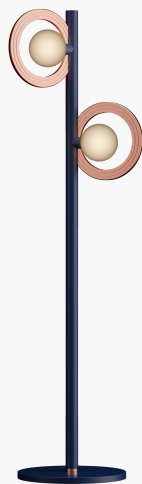

## Cassi Floor Lamp With Opal Glass In Cobalt Blue And Satin Copper

Product Reference: 8504524

Item Width (mm)	400
Item Height (mm)	1500
Lamp	2 x G9
Material	Metal
Second Material	Glass
Colour	Blue
Second Colour	Copper