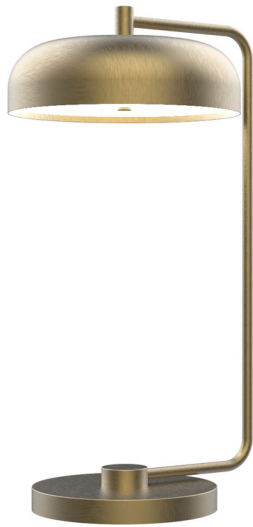

R & S Robertson

Burnished Brass Desk Lamp With Dome Shade

Product Reference: 3621267

Item Width (mm)	200
Item Height (mm)	540
Projection (mm)	300
Lamp	2 x SES
Material	Metal
Second Material	Acrylic
Colour	Brass & Golds