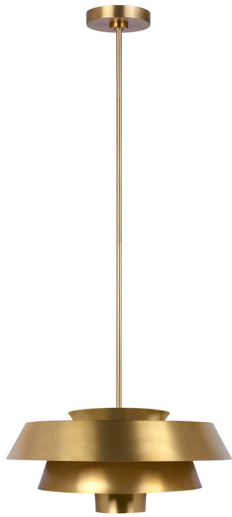

R & S Robertson

Burnished Brass 3 Tier Metal Pendant

Product Reference: 2310277

Item Width (mm)	457
Item Height (mm)	206
Total Height (mm)	397 - 1617
Lamp	1 x ES
Material	Metal
Colour	Brass & Golds

CARE INSTRUCTIONS