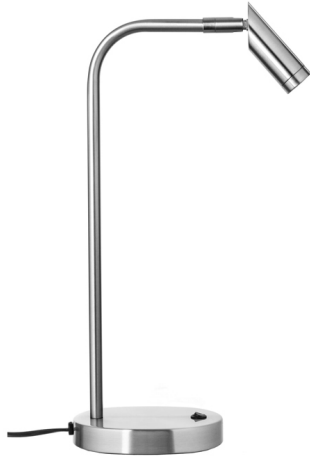

R & S Robertson

Brushed Nickel Led Desk Lamp With Adjustable Head

Product Reference: 3670008

Item Height (mm)	430
Projection (mm)	170
Lamp	3W LED 3000K
Material	Metal
Colour	Nickel

CARE INSTRUCTIONS

The finishes used on this luminaire require cleaning with a soft dry duster. Abrasive or chemical cleaners will harm the finish and should not be used.