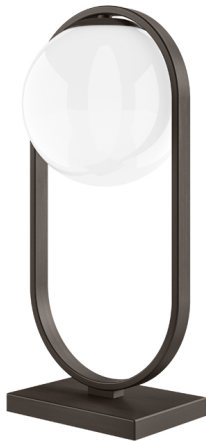

R & S Robertson

Brushed Bronze Table Lamp With Opal Glass Globe

Product Reference: 3621162

Item Width (mm)	233
Item Height (mm)	490
Lamp	1 x ES
Material	Metal
Second Material	Glass
Colour	Bronze Tones

CARE INSTRUCTIONS