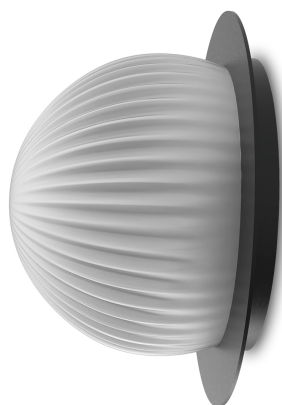

R & S Robertson

Black Wall Light With Disc And Opal Rippled Glass

Product Reference: 6110004

Item Width (mm)	150
Item Height (mm)	150
Projection (mm)	105
Lamp	1 x G9
Material	Glass, Metal
Colour	Black

CARE INSTRUCTIONS