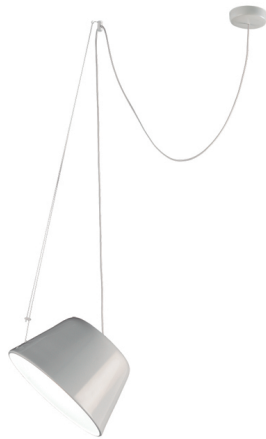

## Black Tilted Pendant With Opal Acrylic Diffuser

Product Reference: 5270228

Item Width (mm)	310
Item Height (mm)	3180
Lamp	1 x ES
Material	Metal
Colour	Black