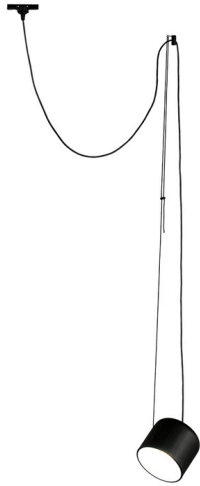

R & S Robertson

Black Tilted Pendant With Opal Acrylic Diffuser

Product Reference: 5270164

Item Width (mm)	160
Item Height (mm)	3014
Lamp	1 x GU10
Material	Metal
Colour	Black

CARE INSTRUCTIONS

The finishes used on this luminaire require cleaning with a soft dry duster. Abrasive or chemical cleaners will harm the finish and should not be used.