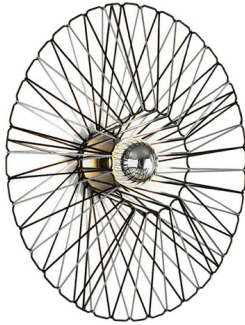

R & S Robertson

Black Spoked Wall Light With Lithium Grey Cord

Product Reference: 5271046

Item Width (mm)	600
Item Height (mm)	600
Projection (mm)	180
Lamp	1 x ES
Material	Metal
Second Material	Fabric
Colour	Grey
Second Colour	Black