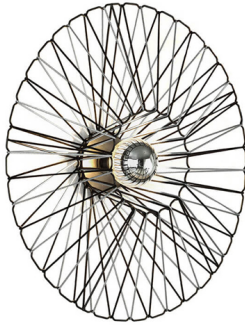

## Black Spoked Wall Light With Bespoke Cord

Product Reference: 5270146B

Item Width (mm)	600
Item Height (mm)	600
Projection (mm)	180
Lamp	1 x ES
Material	Metal
Second Material	Fabric
Colour	Bespoke
Second Colour	Black