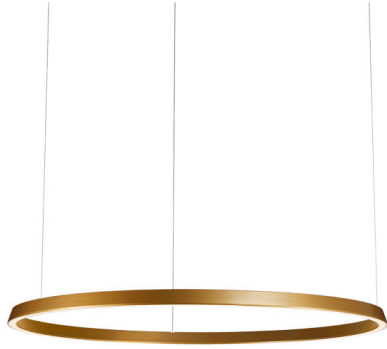

R & S Robertson

Black Led Ring Pendant With Downward Emission

Product Reference: 4261504

Item Width (mm)	600
Total Height (mm)	3000
Lamp	31.7W LED 2700K
Material	Metal
Colour	Black

CARE INSTRUCTIONS

The finishes used on this luminaire require cleaning with a soft dry duster. Abrasive or chemical cleaners will harm the finish and should not be used.