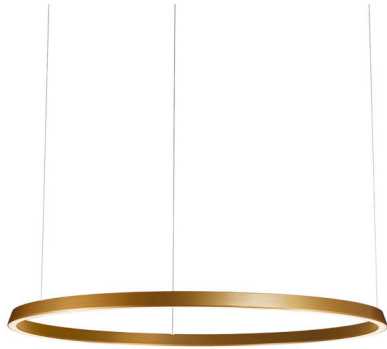

R & S Robertson

Black Led Ring Pendant With Downward Emission

Product Reference: 4261504

Item Width (mm)	600
Total Height (mm)	3000
Lamp	31.7W LED 2700K
Material	Metal
Colour	Black

CARE INSTRUCTIONS

The finishes used on this luminaire require cleaning with a soft dry duster. Abrasive or chemical cleaners will harm the finish and should not be used.