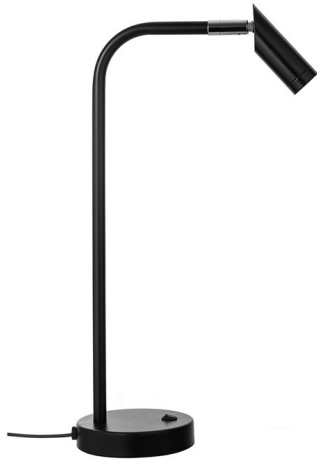

R & S Robertson

Black Led Desk Lamp With Adjustable Head

Product Reference: 2380086

Total Height (mm)	430
Projection (mm)	170
Lamp	3W LED
Material	Metal
Colour	Black

CARE INSTRUCTIONS

The finishes used on this luminaire require cleaning with a soft dry duster. Abrasive or chemical cleaners will harm the finish and should not be used.