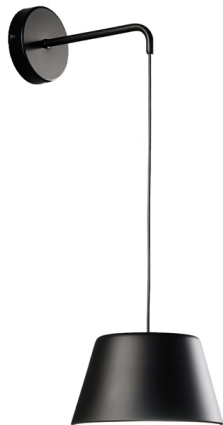

R & S Robertson

Black Hanging Wall Light With Black Metal Shade

Product Reference: 5270143

Item Width (mm)	220
Item Height (mm)	1340
Projection (mm)	310
Lamp	1 x GU10
Material	Metal
Colour	Black

CARE INSTRUCTIONS

The finishes used on this luminaire require cleaning with a soft dry duster. Abrasive or chemical cleaners will harm the finish and should not be used.

All descriptive and forwarding specifications, drawings and particulars of weights and dimensions issued by the Company are approximate only and are intended only to present a general idea of the Goods described therein and nothing contained in any of them shall form part of any contract with the Company.