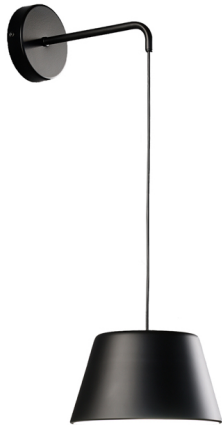

## Black Hanging Wall Light With Black Metal Shade

Product Reference: 5270143

Item Width (mm)	220
Item Height (mm)	1340
Projection (mm)	310
Lamp	1 x GU10
Material	Metal
Colour	Black