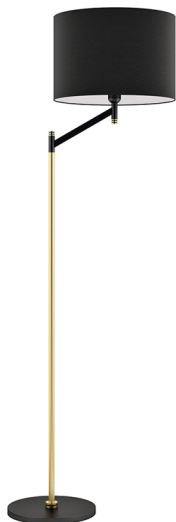

R & S Robertson

Matt Black Floor Lamp With Black Shade And Brushed Brass Detail

Product Reference: 3620828

Item Width (mm)	290
Item Height (mm)	1620
Shade Width (mm)	400
Shade Height (mm)	270
Projection (mm)	550
Lamp	1 x ES
Material	Metal
Second Material	Fabric
Colour	Black
Second Colour	Gold
Shade Included	yes