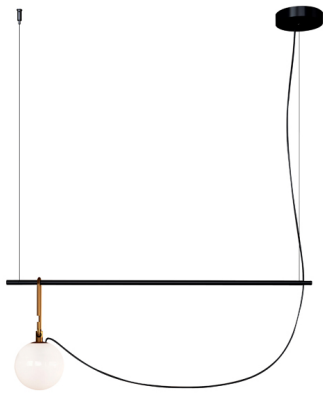

R & S Robertson

Black/Brass Long Linear Pendant With Opal Globe

Product Reference: 1160034

Item Width (mm)	875
Item Height (mm)	822
Lamp	1 x SES
Material	Metal
Second Material	Glass
Colour	Black
Second Colour	Brass

CARE INSTRUCTIONS

The finishes used on this luminaire require cleaning with a soft dry duster. Abrasive or chemical cleaners will harm the finish and should not be used.

All descriptive and forwarding specifications, drawings and particulars of weights and dimensions issued by the Company are approximate only and are intended only to present a general idea of the Goods described therein and nothing contained in any of them shall form part of any contract with the Company.