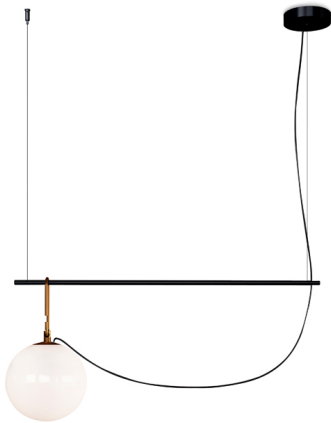

R & S Robertson

Black/Brass Long Linear Pendant With Opal Globe

Product Reference: 1160037

Item Width (mm)	875
Item Height (mm)	903
Lamp	1 x ES
Material	Metal
Second Material	Glass
Colour	Black
Second Colour	Brass

CARE INSTRUCTIONS

The finishes used on this luminaire require cleaning with a soft dry duster. Abrasive or chemical cleaners will harm the finish and should not be used.

All descriptive and forwarding specifications, drawings and particulars of weights and dimensions issued by the Company are approximate only and are intended only to present a general idea of the Goods described therein and nothing contained in any of them shall form part of any contract with the Company.