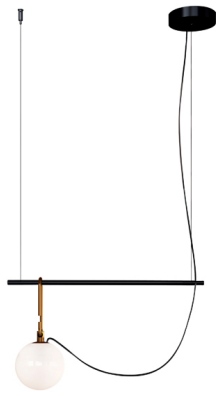

R & S Robertson

Black/Brass Linear Pendant With Small Opal Globe

Product Reference: 1160033

Item Width (mm)	550
Item Height (mm)	822
Lamp	1 x SES
Material	Metal
Second Material	Glass
Colour	Black
Second Colour	Brass