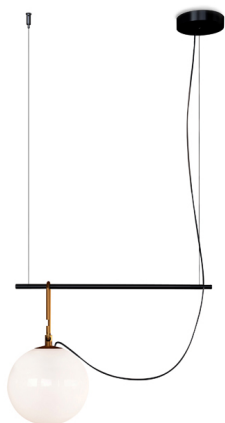

R & S Robertson

Black/Brass Linear Pendant With Opal Globe

Product Reference: 1160036

Item Width (mm)	550
Item Height (mm)	903 - 1903
Lamp	1 x ES
Material	Metal
Second Material	Glass
Colour	Black
Second Colour	Brass