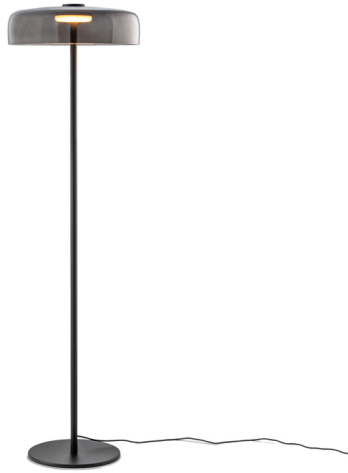

R & S Robertson

Black 17W Led Floor Lamp With Smoke Glass Dome

Product Reference: 4261581

Item Width (mm)	420
Item Height (mm)	1450
Lamp	17W LED
Material	Glass
Second Material	Metal
Colour	Grey
Second Colour	Black