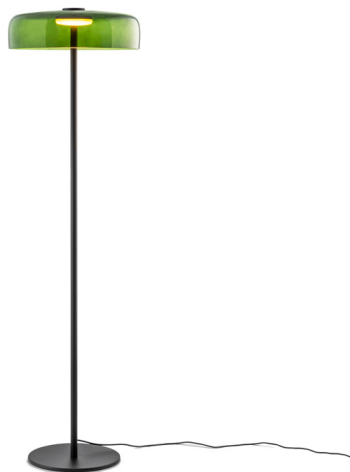

## Black 17W Led Floor Lamp With Green Glass Dome

Product Reference: 4261580

Item Width (mm)	420
Item Height (mm)	1450
Lamp	17W LED
Material	Glass
Second Material	Metal
Colour	Green
Second Colour	Black