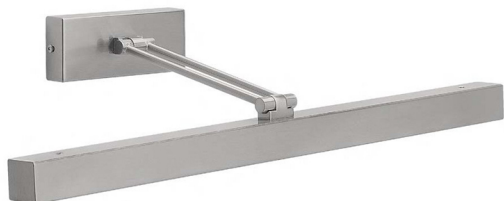

R & S Robertson

Bespoke Small Led Picture Light

Product Reference: 3620390B

Item Width (mm)	370
Item Height (mm)	60
Projection (mm)	280
Lamp	5W LED
Material	Metal
Colour	Bespoke

CARE INSTRUCTIONS

The finishes used on this luminaire require cleaning with a soft dry duster. Abrasive or chemical cleaners will harm the finish and should not be used.