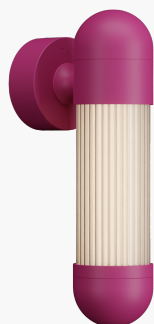

R & S Robertson

Bespoke Hudson Led Wall Light

Product Reference: Bespoke Hudson LED Wall Light

Item Width (mm)	90
Item Height (mm)	300
Projection (mm)	111
Lamp	5.8W LED 2700K
Material	Metal
Second Material	Glass
Colour	Bespoke