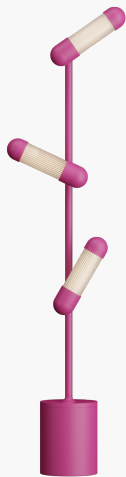

R & S Robertson

Bespoke Hudson Led Floor Lamp

Product Reference: Bespoke Hudson LED Floor Lamp

Item Width (mm)	200
Item Height (mm)	1617
Lamp	17.4W LED 2700K
Material	Metal
Second Material	Glass
Colour	Bespoke

CARE INSTRUCTIONS

The finishes used on this luminaire require cleaning with a soft dry duster. Abrasive or chemical cleaners will harm the finish and should not be used.

All descriptive and forwarding specifications, drawings and particulars of weights and dimensions issued by the Company are approximate only and are intended only to present a general idea of the Goods described therein and nothing contained in any of them shall form part of any contract with the Company.