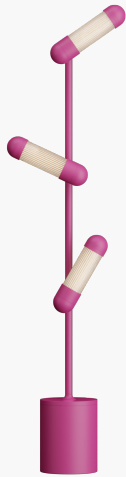

## Bespoke Hudson Led Floor Lamp

Product Reference: Bespoke Hudson LED Floor Lamp

Item Width (mm)	200
Item Height (mm)	1617
Lamp	17.4W LED 2700K
Material	Metal
Second Material	Glass
Colour	Bespoke