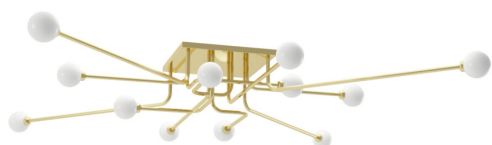

R & S Robertson

Bespoke Flush Ceiling Fitting With Glass Diffusers

Product Reference: 3620868B

Item Width (mm)	1600
Item Height (mm)	270
Lamp	12 x G9
Material	Metal
Second Material	Glass
Colour	Bespoke

CARE INSTRUCTIONS

The finishes used on this luminaire require cleaning with a soft dry duster. Abrasive or chemical cleaners will harm the finish and should not be used.

All descriptive and forwarding specifications, drawings and particulars of weights and dimensions issued by the Company are approximate only and are intended only to present a general idea of the Goods described therein and nothing contained in any of them shall form part of any contract with the Company.