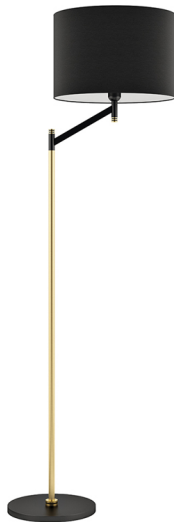

## Bespoke Floor Lamp With Shade

Product Reference: 3620828B

Item Width (mm)	290
Item Height (mm)	1620
Shade Width (mm)	400
Shade Height (mm)	270
Projection (mm)	550
Lamp	1 x ES
Material	Metal
Second Material	Fabric
Colour	Bespoke
Shade Included	yes