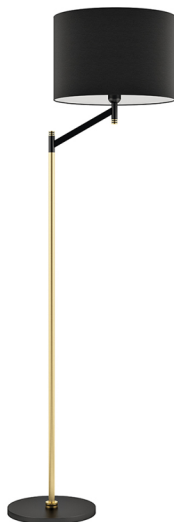

## Bespoke Floor Lamp With Shade

Product Reference: 3620828B

Item Width (mm)	290
Item Height (mm)	1620
Shade Width (mm)	400
Shade Height (mm)	270
Projection (mm)	550
Lamp	1 x ES
Material	Metal
Second Material	Fabric
Colour	Bespoke
Shade Included	yes