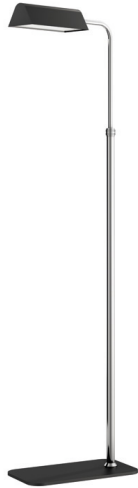

## Bespoke Adjustable Floor Lamp

Product Reference: 3620907B

Item Width (mm)	200 x 370
Item Height (mm)	1800
Projection (mm)	390
Lamp	1 x SES
Material	Metal
Colour	Bespoke