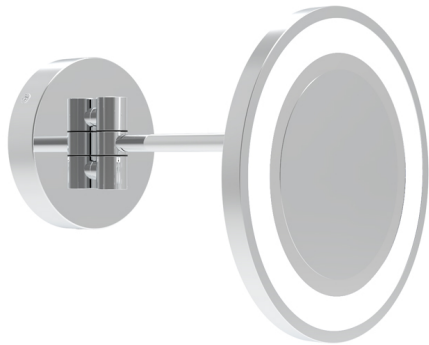

## Bespoke 6W Led Adjustable Makeup Mirror

Product Reference: 3621254B

Item Width (mm)	200
Projection (mm)	230
Lamp	6W LED 3000K
Material	Glass
Second Material	Metal
Colour	Bespoke
IP Rating	IP44