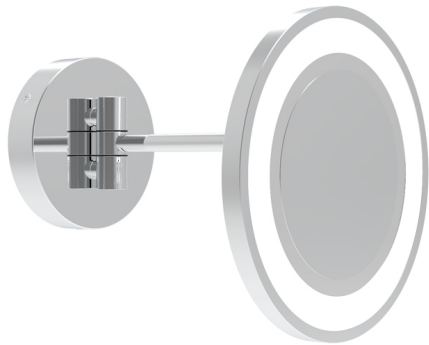

## 6W Led Satin Brass Adjustable Makeup Mirror

Product Reference: 3621255

Item Width (mm)	200
Projection (mm)	230
Lamp	6W LED 3000K
Material	Glass
Second Material	Metal
Colour	Brass & Golds
IP Rating	IP44