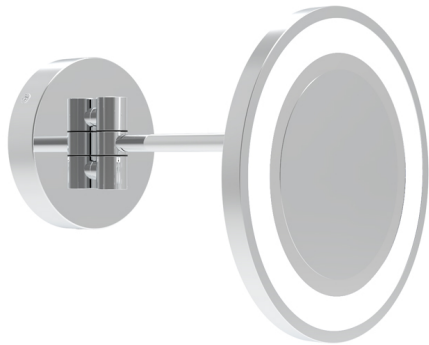

## 6W Led Matt Black Adjustable Makeup Mirror

Product Reference: 3621256

Item Width (mm)	200
Projection (mm)	230
Lamp	6W LED 3000K
Material	Glass
Second Material	Metal
Colour	Black
IP Rating	IP44