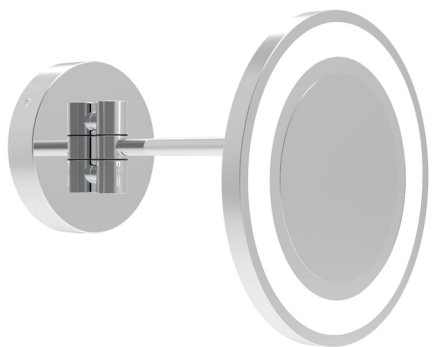

R & S Robertson

6W Led Matt Black Adjustable Makeup Mirror

Product Reference: 3621256

Item Width (mm)	200
Projection (mm)	230
Lamp	6W LED 3000K
Material	Glass
Second Material	Metal
Colour	Black
IP Rating	IP44

CARE INSTRUCTIONS

The finishes used on this luminaire require cleaning with a soft dry duster. Abrasive or chemical cleaners will harm the finish and should not be used.

All descriptive and forwarding specifications, drawings and particulars of weights and dimensions issued by the Company are approximate only and are intended only to present a general idea of the Goods described therein and nothing contained in any of them shall form part of any contract with the Company.