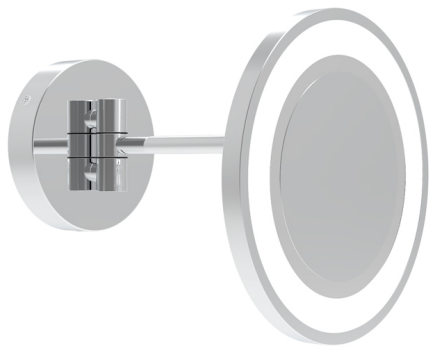

## 6W Led Polished Chrome Adjustable Makeup Mirror

Product Reference: 3621254

Item Width (mm)	200
Projection (mm)	230
Lamp	6W LED 3000K
Material	Glass
Second Material	Metal
Colour	Chrome & Silvers
IP Rating	IP44