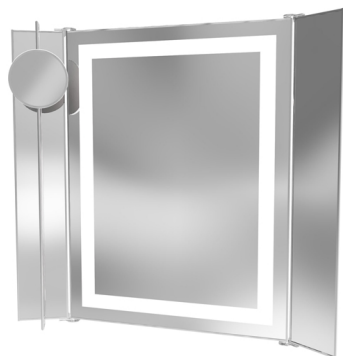

## 38W Led Polished Chrome Mirror With Magnifying Mirror

Product Reference: 3621253

Item Width (mm)	1080
Item Height (mm)	1080
Projection (mm)	50
Lamp	38W LED 3000K
Material	Glass
Second Material	Metal
Colour	Chrome & Silvers
IP Rating	IP44