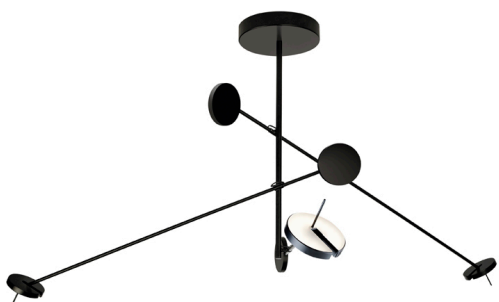

## 3 Arm Articulated Black Led Pendant

Product Reference: 4261413

Item Width (mm)	1760
Item Height (mm)	600
Total Height (mm)	1500
Lamp	27W LED 3000K 2295 lm
Material	Metal
Colour	Black