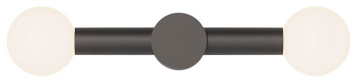

R & S Robertson

2 Light Matt Black Wall Light With Opal Glass Globes

Product Reference: 6110034

Item Width (mm)	490
Item Height (mm)	100
Projection (mm)	120
Lamp	2 x G9
Material	Glass, Metal
Colour	Black