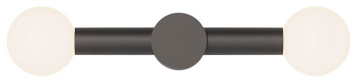

R & S Robertson

2 Light Matt Black Wall Light With Opal Glass Globes

Product Reference: 6110034

| | |
|------------------|--------------|
| Item Width (mm) | 490 |
| Item Height (mm) | 100 |
| Projection (mm) | 120 |
| Lamp | 2 x G9 |
| Material | Glass, Metal |
| Colour | Black |