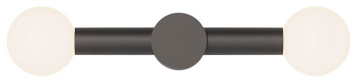

R & S Robertson

2 Light Matt Black Wall Light With Opal Glass Globes

Product Reference: 6110034

Item Width (mm)	490
Item Height (mm)	100
Projection (mm)	120
Lamp	2 x G9
Material	Glass, Metal
Colour	Black

CARE INSTRUCTIONS

The finishes used on this luminaire require cleaning with a soft dry duster. Abrasive or chemical cleaners will harm the finish and should not be used.

All descriptive and forwarding specifications, drawings and particulars of weights and dimensions issued by the Company are approximate only and are intended only to present a general idea of the Goods described therein and nothing contained in any of them shall form part of any contract with the Company.

The Company reserves the right to vary the technique, design, construction and specification of Goods without notice. Such changes may result in a slight variations in details from the description or illustrations in Company literature which shall not entitle the Purchaser to rescind the contract.

Full Conditions of Sale available upon request.

For more information about this product:

Call: +44 (0)131 344 2650 | Email: enquiries@rs-robertson.co.uk

www.rs-robertson.co.uk